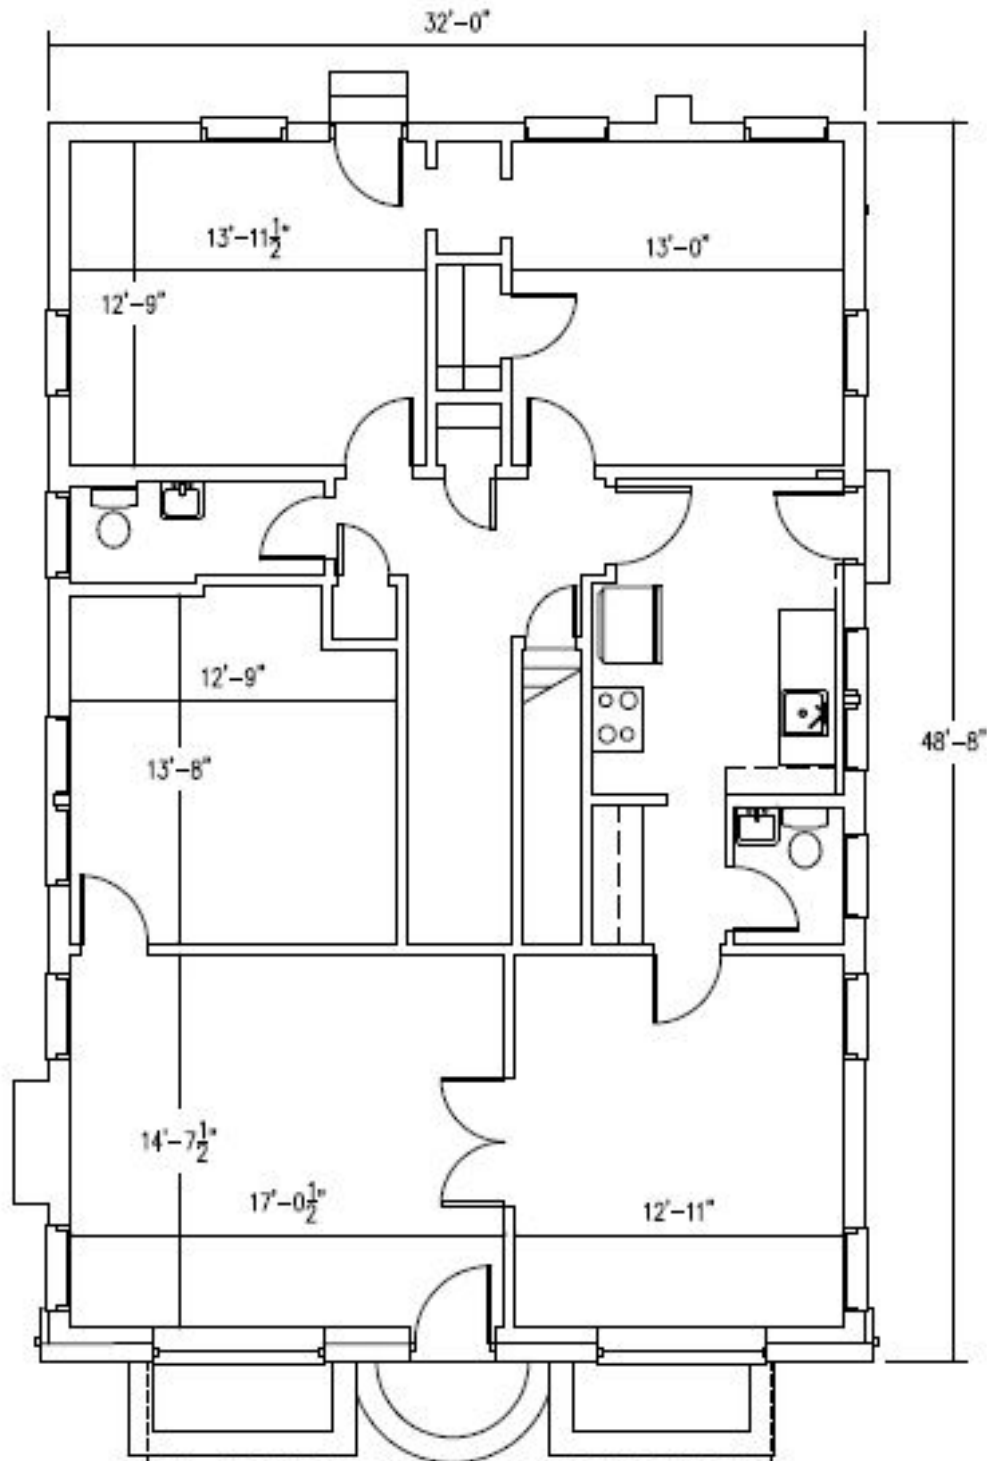

2621 Tuckasegee Road

1,567 sf: Office/Retail AVAILABLE FOR LEASE

Free Standing Building with Character + Neighborhood Appeal!

Providence Commercial Real Estate Advisors, LLC | 1307 West Morehead St., Suite 107 | Charlotte, North Carolina 28208